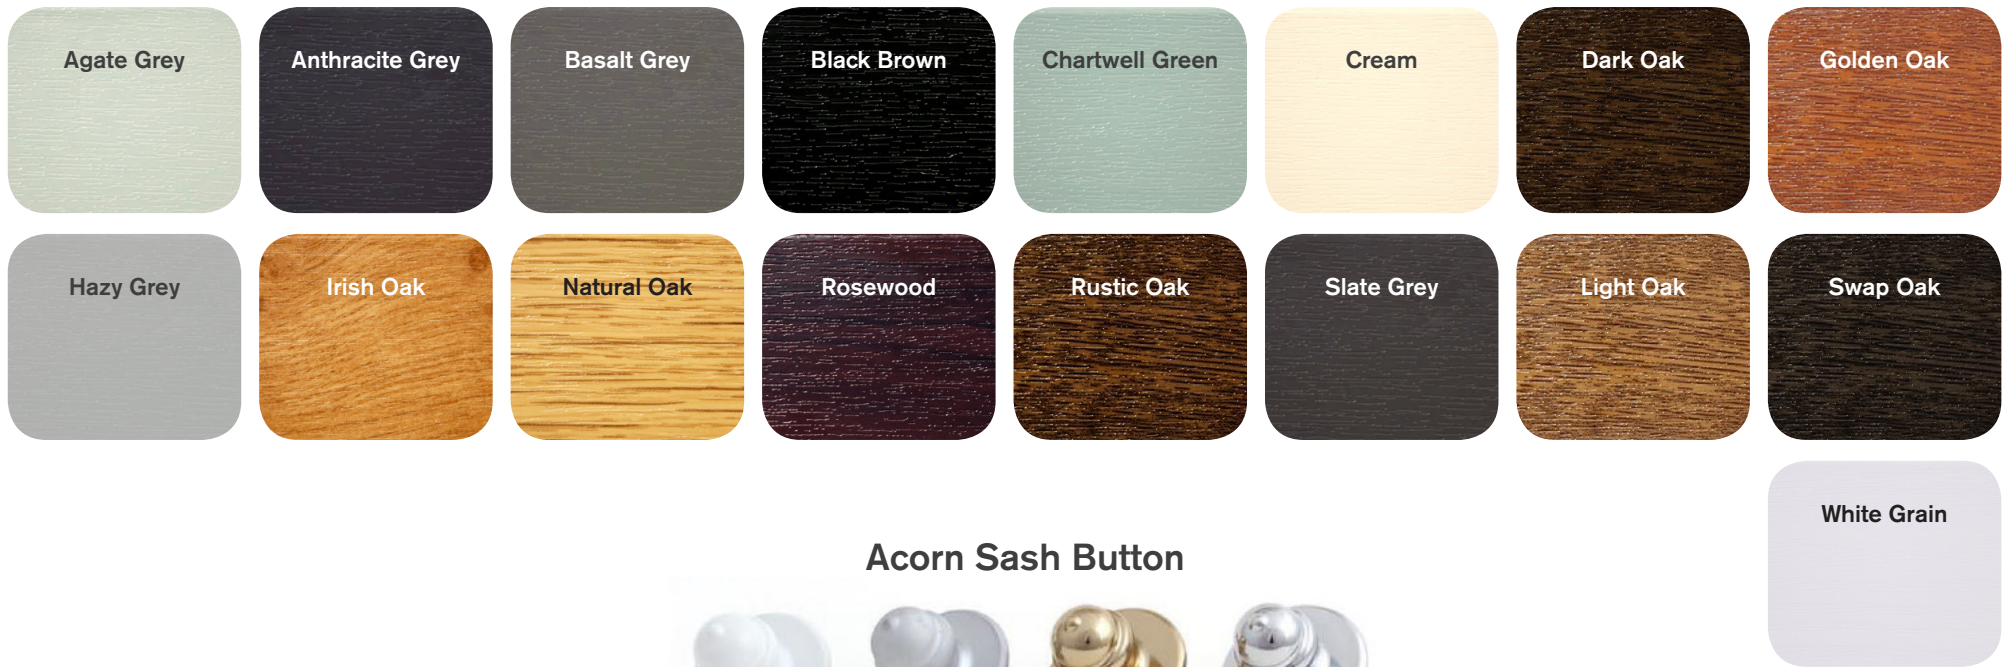

Acorn Sash Button